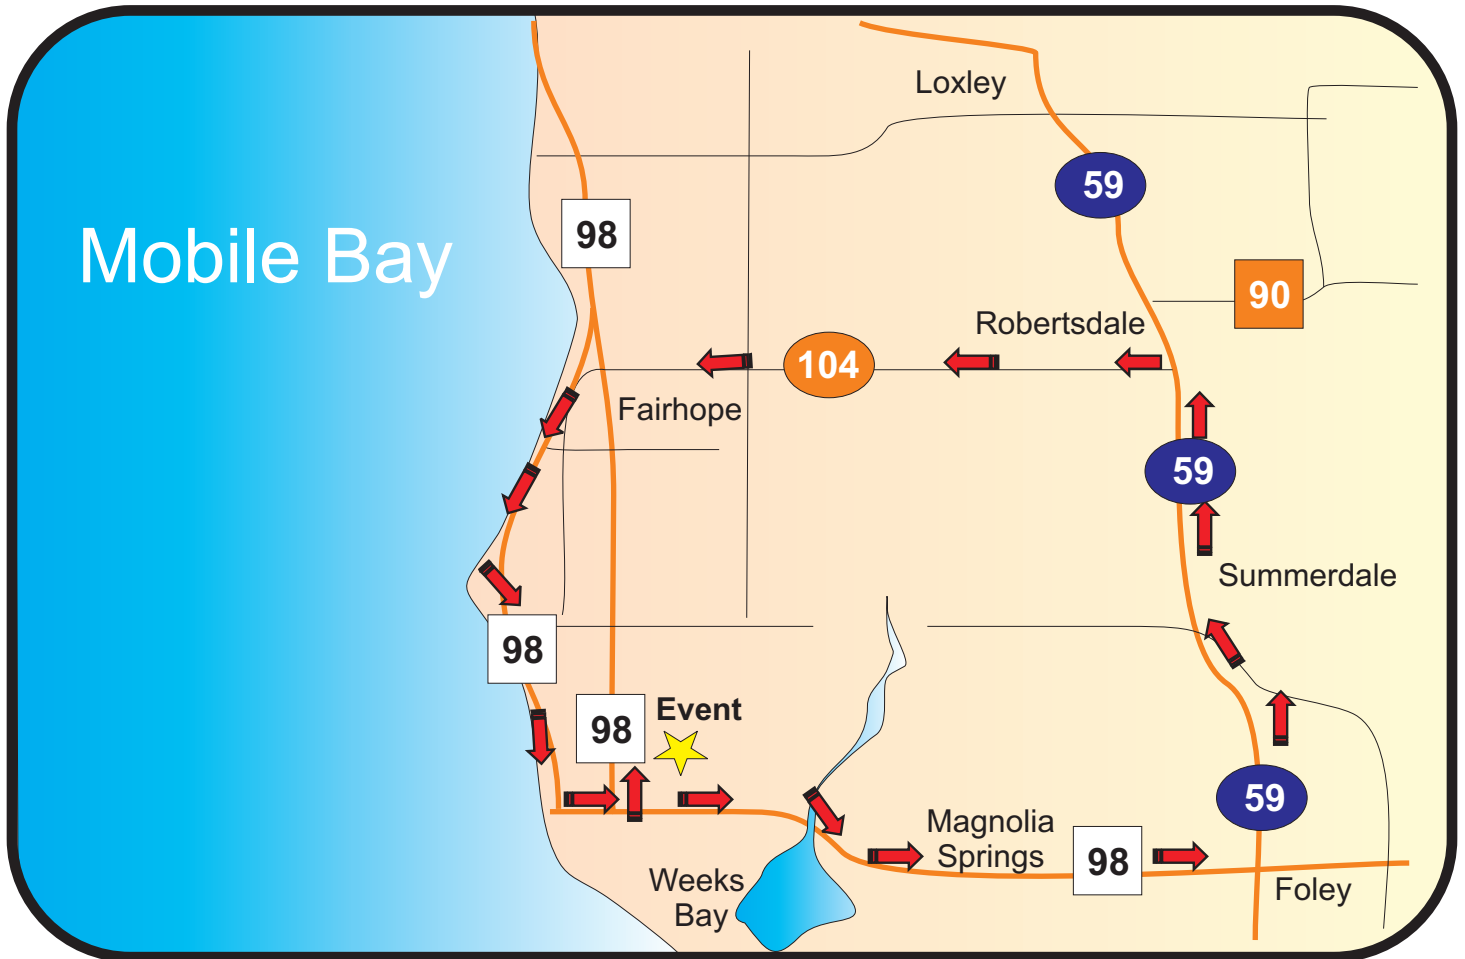

2007 Ride Map

This year's event will START and FINISH at Oak Hollow Farm in Fairhope, AL.

The ride proceeds south from Oak Hollow on Hwy 98 to Scenic 98.

Proceed east to Foley, AL.

Turn north on Hwy 59 through Foley, Summerdale and to Robertsdale, AL.

Turn west on Hwy 104 to Fairhope, AL.

Turn south on scenic 98 and ride through Fairhope and along Mobile Bay.

This will continue through Battles Wharf and Point Clear, AL.

Proceed to Hwy 98 north and turn left to end ride at Oak Hollow.

This will be a fully escorted ride.

For more information, visit www.angel-ride.com